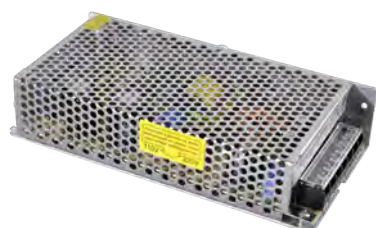

REF.	POTÊNCIA	TENS. ENTRADA	TENS. SAÍDA	PREÇO
REF.	POWER	INPUT VOLTAGE	W VOLTAGE	PRICE
REF.	PUISSANCE	TENSION D'ENTRÉE	TENSION DE SORTIE	PRIX
HB-108095	12W	220V	24V	4.650 €
HB-108096	24W	220V	24V	5.950 €
HB-108097	38W	220V	24V	7.400 €
HB-108098	60W	220V	24V	10.400 €
HB-108099	100W	220V	24V	13.000 €
HB-1080100	120W	220V	24V	14.000 €
HB-1080107	150W	220V	24V	16.000 €

DRIVER FITA LED

DRIVER LED STRIP . DRIVER RUBAN LED