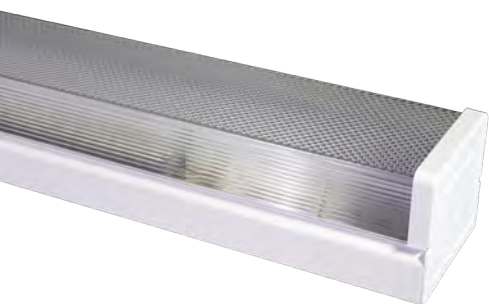

Double End

REF. REF. REF.	DESCRIÇÃO DESCRIPTION DESCRIPTION	Nº LÂMPADAS Nº LAMP Nº LAMPE	TAMANHO SIZE TAILLE	PREÇO PRICE PRIX
HB-301025	Armadura prismática led T8 Led prismatic fitting T8 Réglette prismatic led T8	X1	600	7.000 €
HB-301026			1200	9.700 €
HB-301027		X2	600	8.000 €
HB-301028			1200	11.000 €