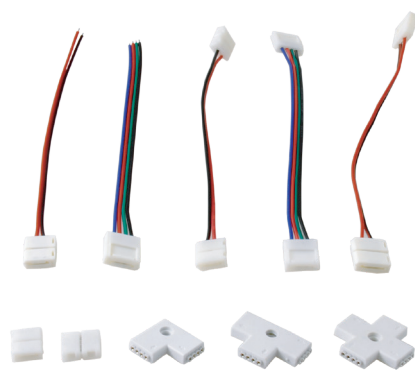

FITA LED LED STRIP . RUBAN LED

REF. REF. REF.	DESCRIÇÃO DESCRIPTION DESCRIPTION	CARACTERÍSTICAS CHARACTERISTICS CARACTÉRISTIQUES	PREÇO PRICE PRIX
HB-108041	União fita led Led strip union	8mm	3.00 €
HB-108042	Union ruban led	RGB	3.50 €
HB-108043	Conector simples Simple connector	8mm	4.00 €
HB-108044	Connecteur simple	RGB	4.50 €
HB-108045	Conector duplo Double connector	8mm	5.50 €
HB-108046	Connecteur double	RGB	6.50 €
HB-108047		10mm	5.50 €