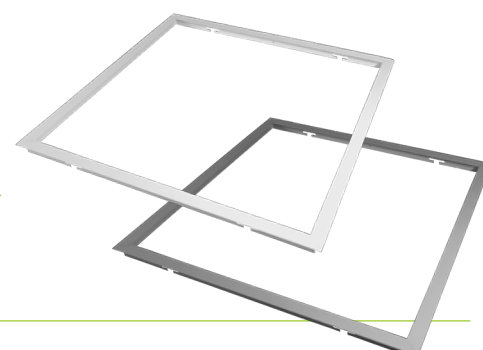

REF. REF. REF.	Nº LEDS Nº LEDS Nº LEDS	POTÊNCIA POWER PUISSANCE	COR COLOR COULEUR	TAMANHO SIZE TAILLE	FLUXO FLOW FLUX	CORTE CUT COUPER	COR ARO FRAME COLOR COULEUR CERCEAU	PREÇO PRICE PRIX
HB-101005	144	40W	4000K	300X1200X10	3800 LM±10%	295X1195	Alumínio	31.000 €
HB-101006	144	40W	6000K	300X1200X10	3800 LM±10%	295X1195	<i>Aluminium</i>	31.000 €
HB-101007	144	40W	4000K	300X1200X10	3800 LM±10%	295X1195	Branco	31.000 €
HB-101008	144	40W	6000K	300X1200X10	3800 LM±10%	295X1195	<i>White . Blanc</i>	31.000 €

PAINEL LED
LED PANEL . PANNEAU LED

REF. REF. REF.	DESCRIÇÃO DESCRIPTION DESCRIPTION	TAMANHO SIZE TAILLE	COR ARO FRAME COLOR COULEUR CERCEAU	PREÇO PRICE PRIX
HB-101049	Aro encastrar painel led Embedded frame for led panel	600x600	Branco	13.500 €
HB-101051	Cerceau encastrable pour panneau led	300X1200	<i>White . Blanc</i>	16.000 €