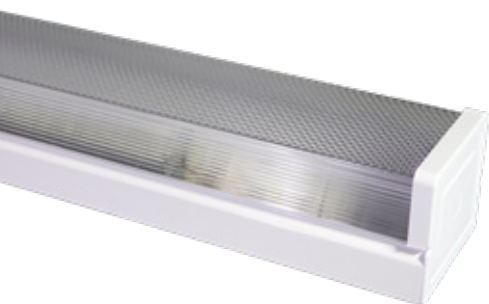

APLIQUE LED PAREDE REDONDO
ROUND APPLY WALL LIGHT . APPLIQUE MURALE LED ROND

REF.	Nº LEDS	POTÊNCIA	COR	TAMANHO	FLUXO	PREÇO
REF.	Nº LEDS	POWER	COLOR	SIZE	FLOW	PRICE
REF.	Nº LEDS	PUISSANCE	COULEUR	TAILLE	FLUX	PRIX
HB-301118	52	9W	6000K	170X80X46	500 LM±10%	28.60 €
HB-301119	96	12W	6000K	230X101X90	800 LM±10%	32.50 €

APLIQUE LED PAREDE
APPLY WALL LIGHT . APPLIQUE MURALE LED

Double End

REF. REF. REF.	DESCRIÇÃO DESCRIPTION DESCRIPTION	Nº LÂMPADAS Nº LAMP Nº LAMPE	TAMANHO SIZE TAILLE	PREÇO PRICE PRIX
HB-301025	Armadura prismática led T8 Led prismatic fitting T8 <i>Réglette prismatic led T8</i>	X1	600	9.75 €
HB-301026			1200	13.00 €
HB-301027		X2	600	13.00 €
HB-301028			1200	17.80 €