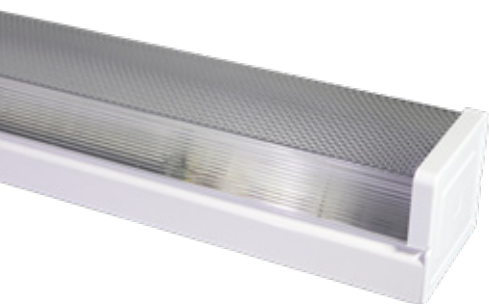

Double End

REF. REF. REF.	DESCRIÇÃO DESCRIPTION DESCRIPTION	Nº LÂMPADAS Nº LAMP Nº LAMPE	TAMANHO SIZE TAILLE	PREÇO PRICE PRIX
HB-301025	Armadura prismática led T8 Led prismatic fitting T8 <i>Réglette prismatic led T8</i>	X1	600	9.75 €
HB-301026			1200	13.00 €
HB-301027		X2	600	13.00 €
HB-301028			1200	17.80 €